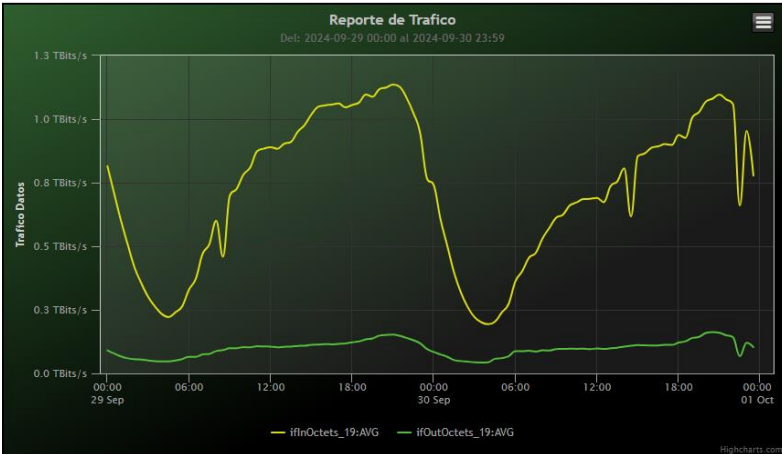

SUMA:	ENTRADA	SALIDA
Minimo (Mbits/s):	163457.74	43005.17
Maximo (Mbits/s):	1135805.63	182898.87
Promedio (Mbits/s):	718636.99	97774.8
Carga (Mbyte):	186458135.04	26982023.83

SETIEMBRE 2024_