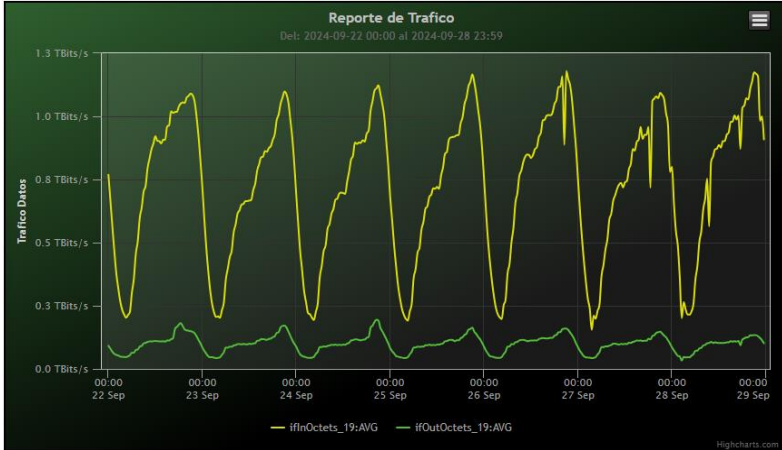

Period : 09/22/2024 00:00 - 09/29/2024 00:00

SUMA:	ENTRADA	SALIDA
Minimo (Mbits/s):	155224	33182.55
Maximo (Mbits/s):	1178405.59	184938.21
Promedio (Mbits/s):	718923.14	100044.92
Carga (Mbyte):	184823168	32344724.88

Period : 09/29/2024 00:00 - 10/01/2024 00:00