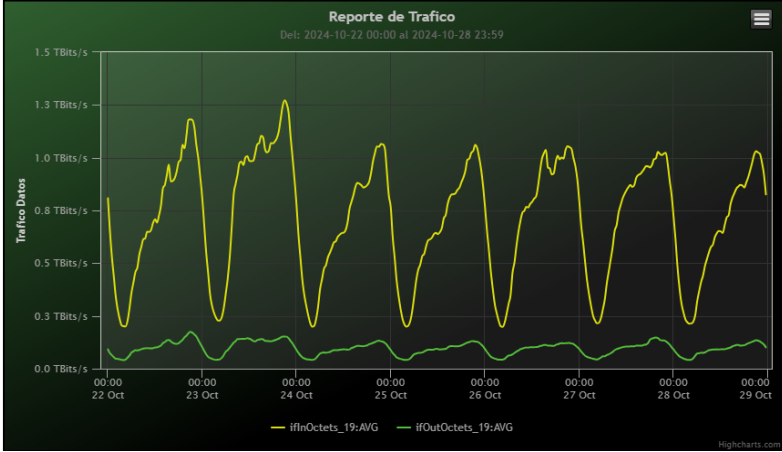

Period: 10/08/2024 00:00 - 10/15/2024 00:00

| SUMA: | ENTRADA | SALIDA |
|---------------------|--------------|-------------|
| Minimo (Mbits/s): | 155534.28 | 27443.59 |
| Maximo (Mbits/s): | 1236103.48 | 224979.15 |
| Promedio (Mbits/s): | 746154.82 | 96006.18 |
| Carga (Mbyte): | 205615015.09 | 36735705.32 |

Period: 10/15/2024 00:00 - 10/22/2024 00:00

| SUMA: | ENTRADA | SALIDA |
|---------------------|--------------|------------|
| Minimo (Mbits/s): | 187003.48 | 35520.78 |
| Maximo (Mbits/s): | 1184707.12 | 212839.88 |
| Promedio (Mbits/s): | 714030.77 | 103087.26 |
| Carga (Mbyte): | 195211478.87 | 35527784.7 |

Period : 10/22/2024 00:00 - 10/29/2024 00:00

| SUMA: | ENTRADA | SALIDA |
|---------------------|--------------|-------------|
| Minimo (Mbits/s): | 168579.95 | 41145.94 |
| Maximo (Mbits/s): | 1271928.99 | 174818.15 |
| Promedio (Mbits/s): | 709470.1 | 96337.21 |
| Carga (Mbyte): | 211515408.24 | 28871942.38 |