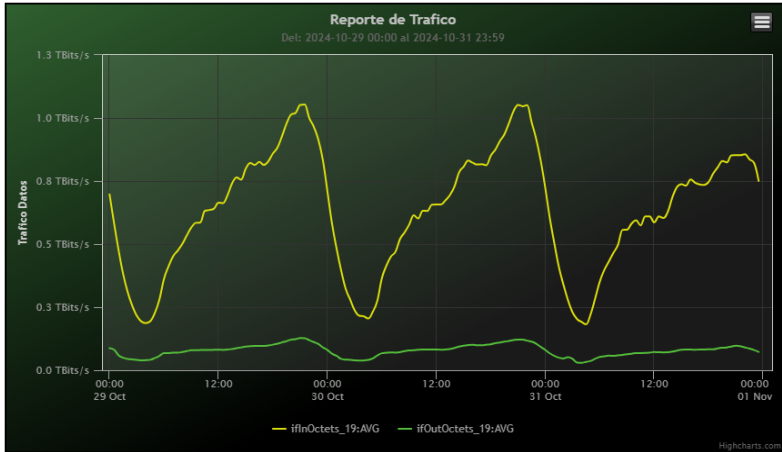

SUMA:	ENTRADA	SALIDA
Minimo (Mbits/s):	161730.42	29790.16
Maximo (Mbits/s):	1053523.01	127495.63
Promedio (Mbits/s):	630125.38	77917.07
Carga (Mbyte):	178714304.14	21132896.7

OCTUBRE 2024_