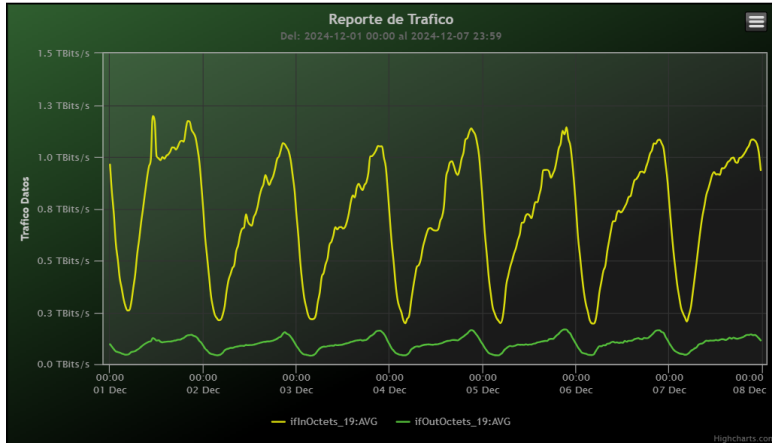

TOE: Enlaces Internacionales

Speed:

Period : 12/01/2024 00:00 - 12/08/2024 00:00

SUMA:	ENTRADA	SALIDA
Minimo (Mbits/s):	195805.58	41472.79
Maximo (Mbits/s):	1197048.84	167560.86
Promedio (Mbits/s):	721237.29	99703.38
Carga (Mbyte):	197344033.33	27919745.36

Period : 12/08/2024 00:00 - 12/15/2024 00:00

SUMA:	ENTRADA	SALIDA
Minimo (Mbits/s):	198753.74	41493.8
Maximo (Mbits/s):	1159584.29	172078.77
Promedio (Mbits/s):	733908.53	100946.94
Carga (Mbyte):	192411995.06	27813614.4

Period : 12/15/2024 00:00 - 12/22/2024 00:00

SUMA:	ENTRADA	SALIDA
Minimo (Mbits/s):	190009.33	41251.18
Maximo (Mbits/s):	1181106.16	153501.83
Promedio (Mbits/s):	727469.75	95541.69
Carga (Mbyte):	195998855.88	25287167.08

Period : 12/22/2024 00:00 - 12/29/2024 00:00

SUMA:	ENTRADA	SALIDA
Minimo (Mbits/s):	187368.49	39556.52
Maximo (Mbits/s):	1194814.88	136893.97
Promedio (Mbits/s):	743488.57	90337.35
Carga (Mbyte):	199710652.34	22805081.93