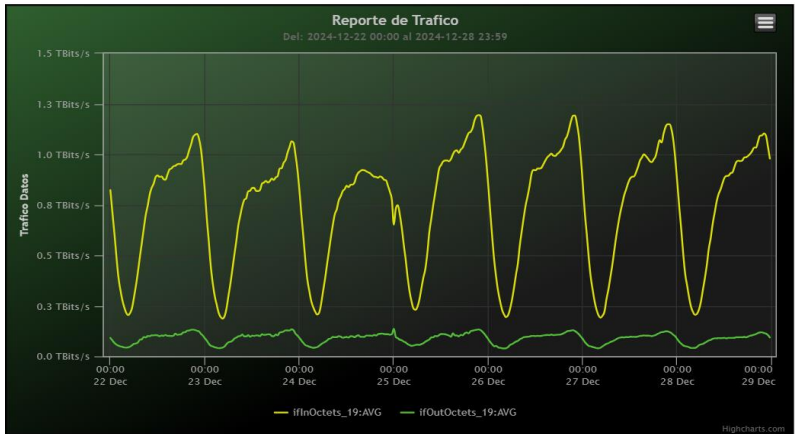

Period : 12/08/2024 00:00 - 12/15/2024 00:00

SUMA:	ENTRADA	SALIDA
Minimo (Mbits/s):	198753.74	41493.8
Maximo (Mbits/s):	1159584.29	172078.77
Promedio (Mbits/s):	733908.53	100946.94
Carga (Mbyte):	192411995.06	27813614.4

Period : 12/15/2024 00:00 - 12/22/2024 00:00

SUMA:	ENTRADA	SALIDA
Minimo (Mbits/s):	190009.33	41251.18
Maximo (Mbits/s):	1181106.16	153501.83
Promedio (Mbits/s):	727469.75	95541.69
Carga (Mbyte):	195998855.88	25287167.08

Period : 12/22/2024 00:00 - 12/29/2024 00:00

SUMA:	ENTRADA	SALIDA
Minimo (Mbits/s):	187368.49	39556.52
Maximo (Mbits/s):	1194814.88	136893.97
Promedio (Mbits/s):	743488.57	90337.35
Carga (Mbyte):	199710652.34	22805081.93