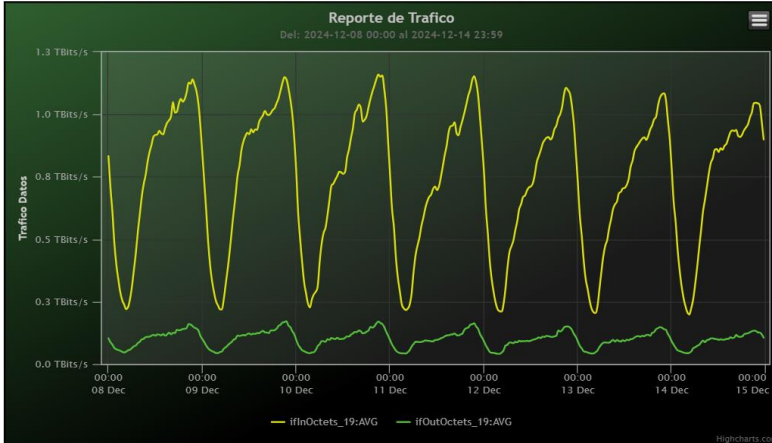

TOE: Enlaces Internacionales

Speed:

Period : 12/01/2024 00:00 - 12/08/2024 00:00

SUMA:	ENTRADA	SALIDA
Minimo (Mbits/s):	195805.58	41472.79
Maximo (Mbits/s):	1197048.84	167560.86
Promedio (Mbits/s):	721237.29	99703.38
Carga (Mbyte):	197344033.33	27919745.36

Period : 12/08/2024 00:00 - 12/15/2024 00:00

SUMA:	ENTRADA	SALIDA
Minimo (Mbits/s):	198753.74	41493.8
Maximo (Mbits/s):	1159584.29	172078.77
Promedio (Mbits/s):	733908.53	100946.94
Carga (Mbyte):	192411995.06	27813614.4

Period : 12/15/2024 00:00 - 12/22/2024 00:00

SUMA:	ENTRADA	SALIDA
Minimo (Mbits/s):	190009.33	41251.18
Maximo (Mbits/s):	1181106.16	153501.83
Promedio (Mbits/s):	727469.75	95541.69
Carga (Mbyte):	195998855.88	25287167.08

Period : 12/22/2024 00:00 - 12/29/2024 00:00

SUMA:	ENTRADA	SALIDA
Minimo (Mbits/s):	187368.49	39556.52
Maximo (Mbits/s):	1194814.88	136893.97
Promedio (Mbits/s):	743488.57	90337.35
Carga (Mbyte):	199710652.34	22805081.93