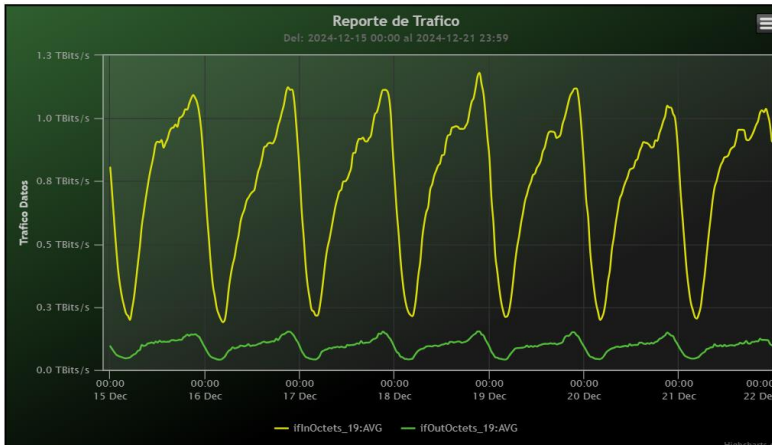

TOE: Enlaces Internacionales

Speed:

Period : 12/01/2024 00:00 - 12/08/2024 00:00

SUMA:	ENTRADA	SALIDA
Minimo (Mbits/s):	195805.58	41472.79
Maximo (Mbits/s):	1197048.84	167560.86
Promedio (Mbits/s):	721237.29	99703.38
Carga (Mbyte):	197344033.33	27919745.36

Period : 12/08/2024 00:00 - 12/15/2024 00:00

SUMA:	ENTRADA	SALIDA
Minimo (Mbits/s):	198753.74	41493.8
Maximo (Mbits/s):	1159584.29	172078.77
Promedio (Mbits/s):	733908.53	100946.94
Carga (Mbyte):	192411995.06	27813614.4

Period : 12/15/2024 00:00 - 12/22/2024 00:00

SUMA:	ENTRADA	SALIDA
Minimo (Mbits/s):	190009.33	41251.18
Maximo (Mbits/s):	1181106.16	153501.83
Promedio (Mbits/s):	727469.75	95541.69
Carga (Mbyte):	195998855.88	25287167.08

Period : 12/22/2024 00:00 - 12/29/2024 00:00

SUMA:	ENTRADA	SALIDA
Minimo (Mbits/s):	187368.49	39556.52
Maximo (Mbits/s):	1194814.88	136893.97
Promedio (Mbits/s):	743488.57	90337.35
Carga (Mbyte):	199710652.34	22805081.93