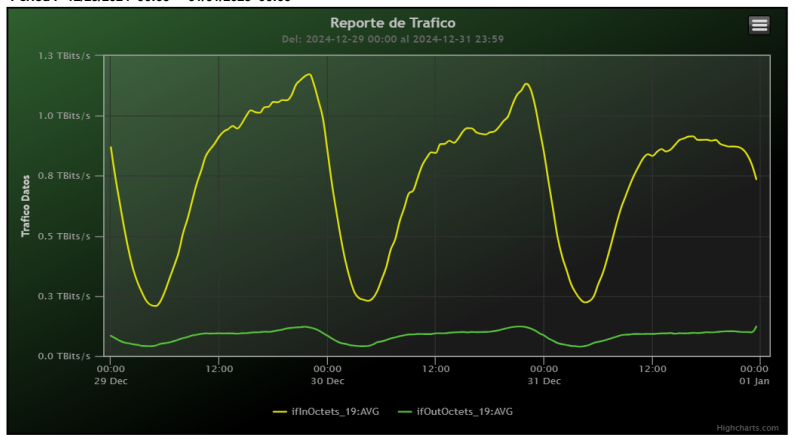

SUMA:	ENTRADA	SALIDA
Minimo (Mbits/s):	208646.54	39217.34
Maximo (Mbits/s):	1172785.59	123152.83
Promedio (Mbits/s):	733139.47	85201.07
Carga (Mbyte):	192942329.37	20469140.49

DICIEMBRE 2024_