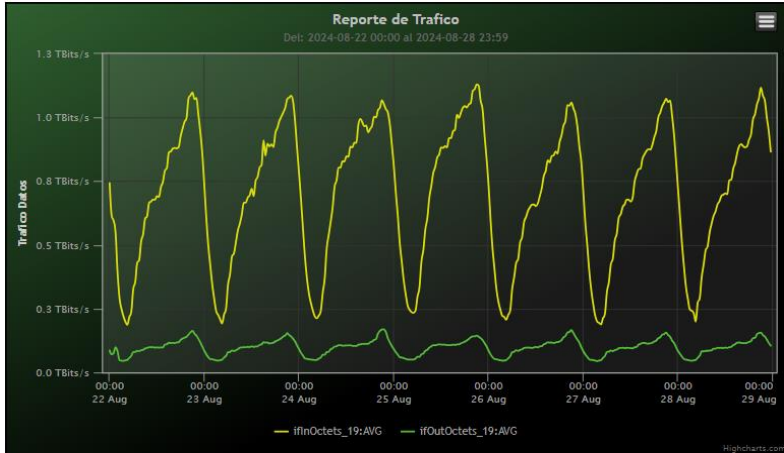

Period : 08/22/2024 00:00 - 08/29/2024 00:00

SUMA:	ENTRADA	SALIDA
Minimo (Mbits/s):	187122.85	45044.33
Maximo (Mbits/s):	1130387.59	180487.87
Promedio (Mbits/s):	697316.06	98945.4
Carga (Mbyte):	188320398	28106222.11

Period : 08/29/2024 00:00 - 09/01/2024 00:00