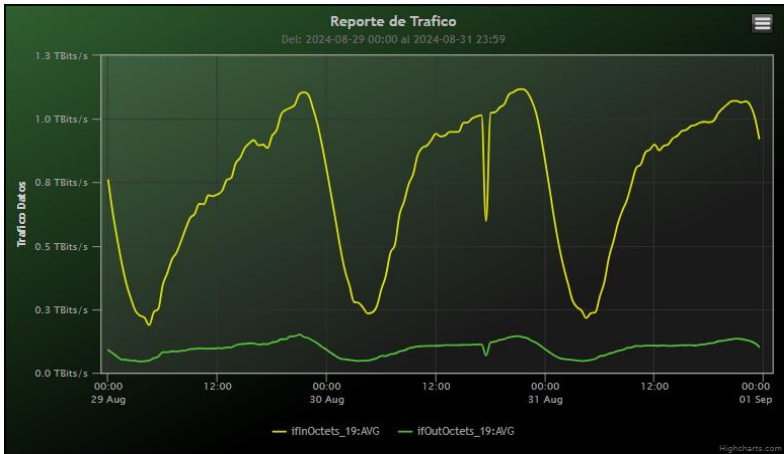

SUMA:	ENTRADA	SALIDA
Minimo (Mbits/s):	188825.71	44793.04
Maximo (Mbits/s):	1118518.33	150432.08
Promedio (Mbits/s):	739375.12	95998.45
Carga (Mbyte):	186088571.42	25038792.59

AGOSTO 2024_